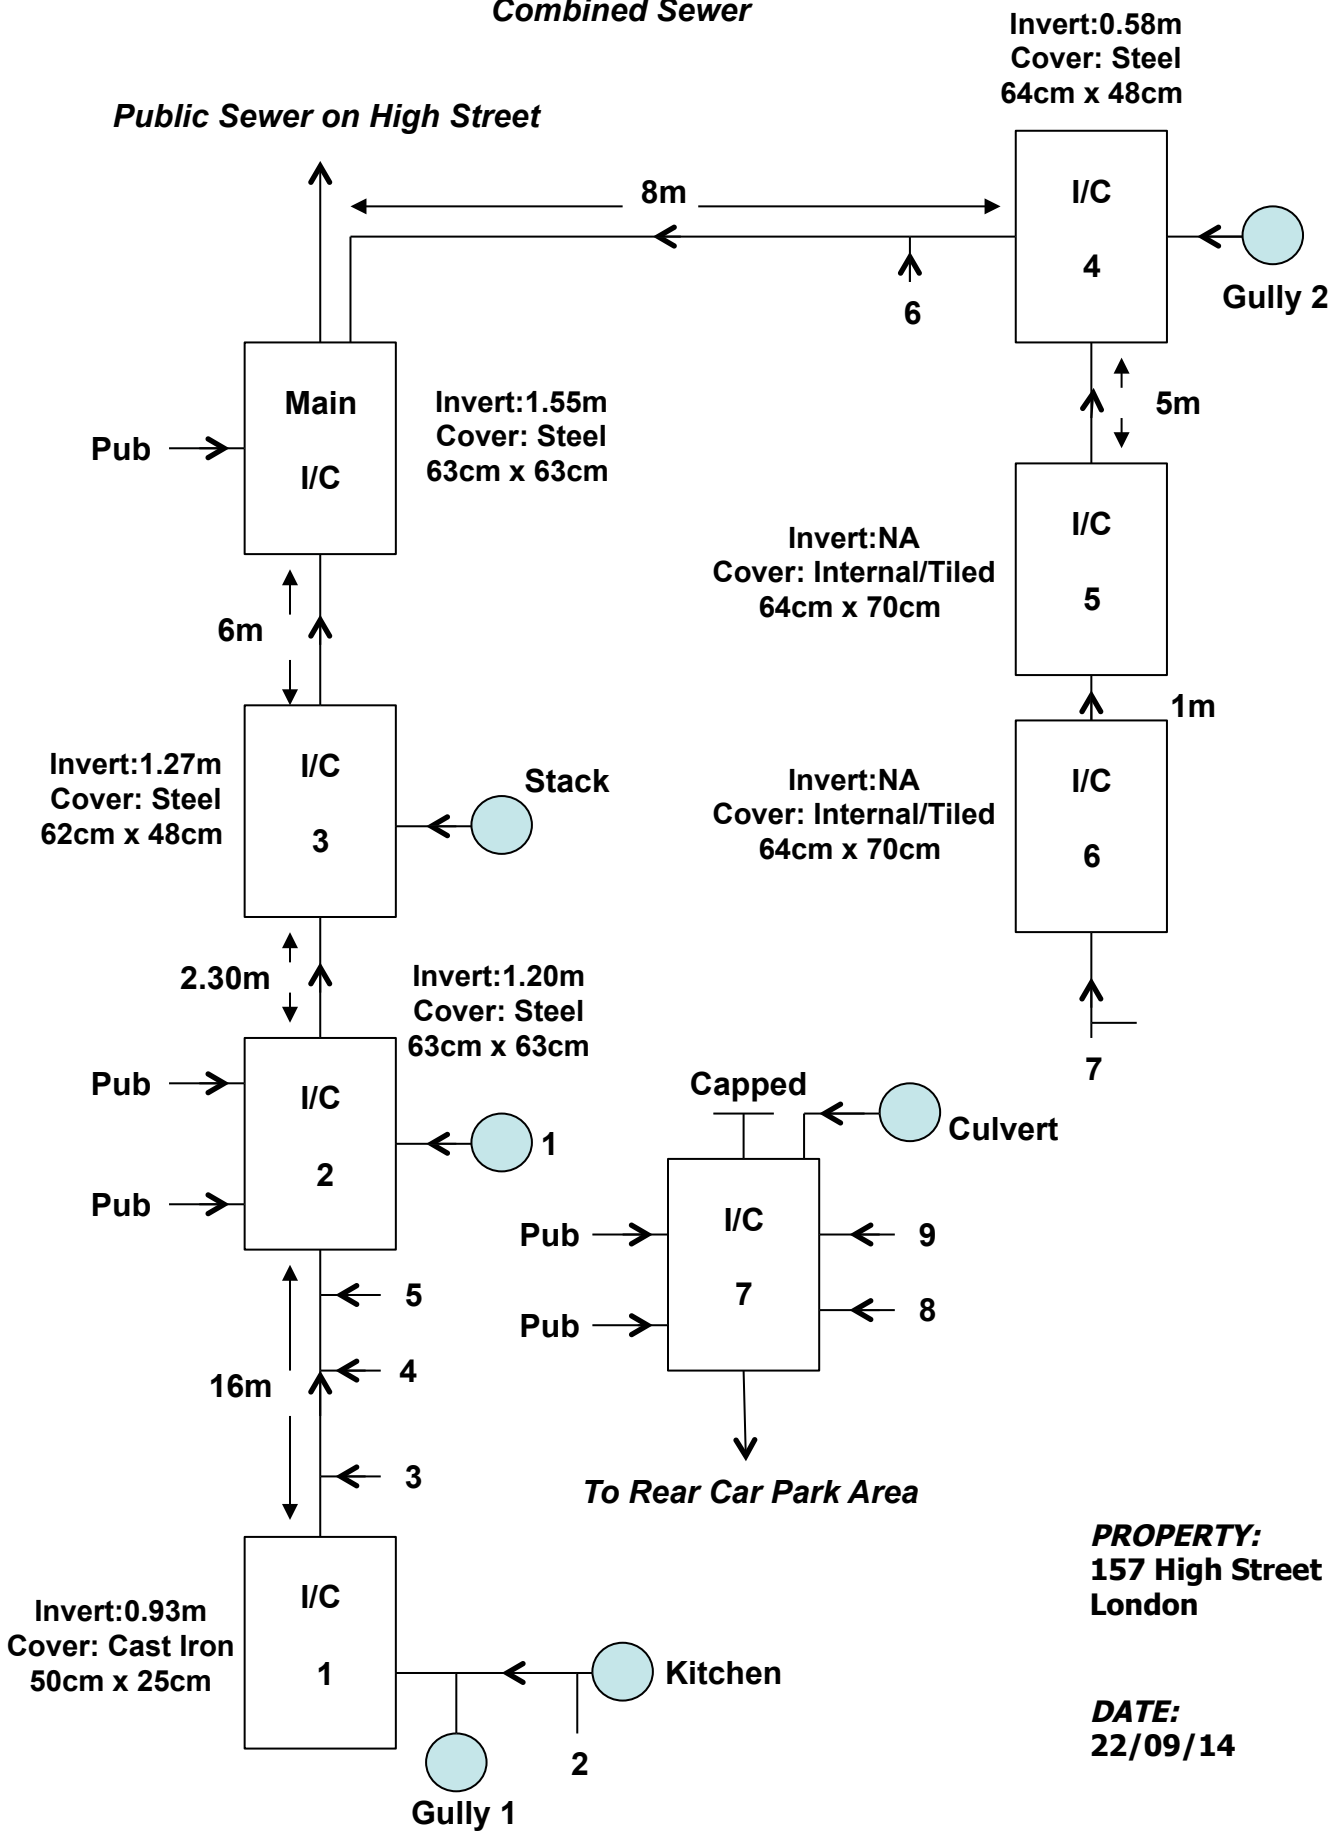

**Combined Sewer**

**Public Sewer on High Street**

**PROPERTY:**  
157 High Street  
London

**DATE:**  
22/09/14